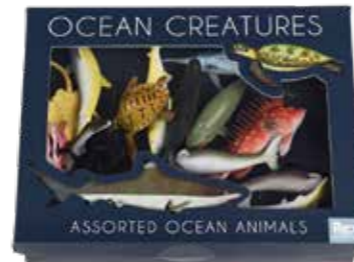

Bertie the bunny
Soft toy
SKU: 30920

Shark
Pull back toy
SKU: 30093

Boules
Mini Boules in travel case
SKU: 30406

Butterflies and Bugs
Wooden stamp set
SKU: 30341

Classic toys

Classic toys for a new generation! Discover wooden toys, traditional games and nostalgic novelties.

Soft toy
Mouse in a little house
SKU: 28952

Sharks
Kaleidoscope
SKU: 29751

Dinosaurs
Magic UV pen
SKU: 30524

Creepy crawlies
Assorted creepy crawlies (box of 10)
SKU: 30028

Prehistoric Land
Assorted dinosaurs (box of 16)
SKU: 30029