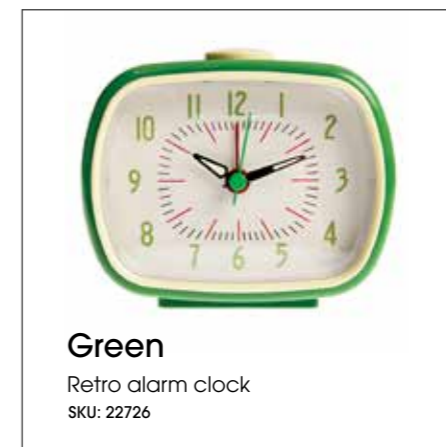

For our full product range, [see all Home décor](#)