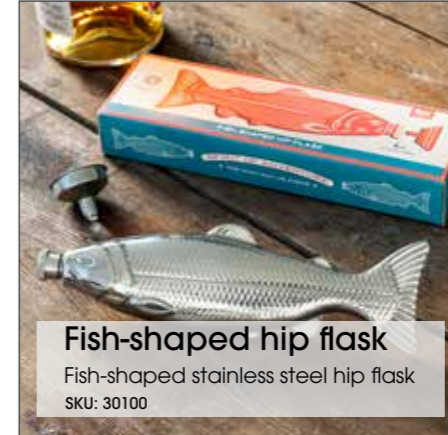

Blue and Green Daisy
Recycled shopping bag
SKU: 30425

Tilde
Recycled shopping bag
SKU: 29653

Multi-task tool pen
Spirit of Adventure
SKU: 29396

Fish-shaped hip flask
Fish-shaped stainless steel hip flask
SKU: 30100