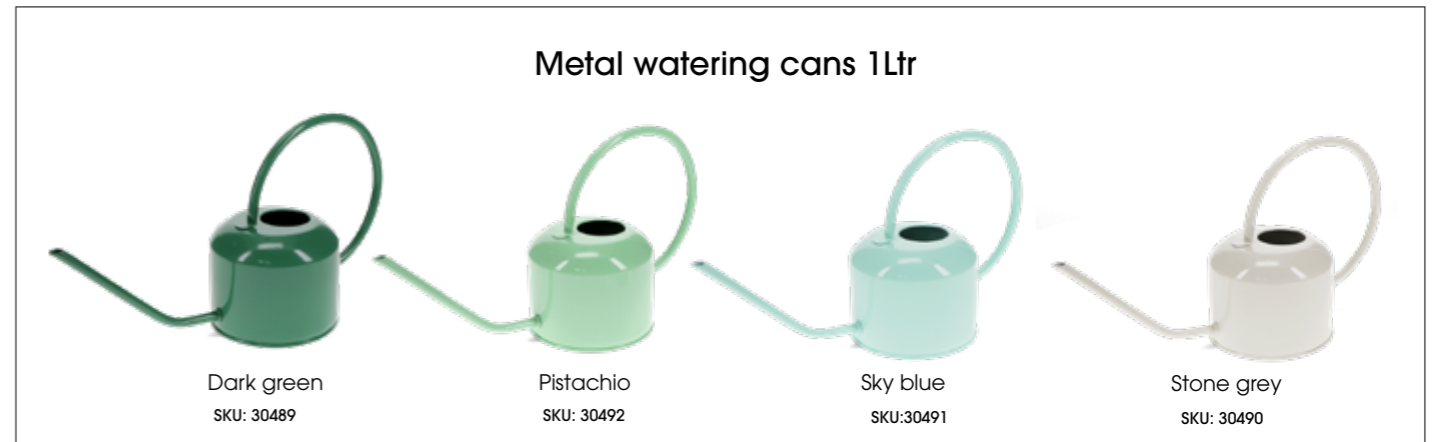

Metal watering cans 1Ltr

Dark green
SKU: 30489

Pistachio
SKU: 30492

Sky blue
SKU: 30491

Stone grey
SKU: 30490