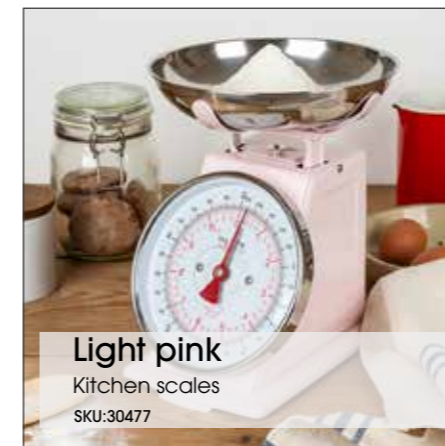

Tin salt and pepper shakers