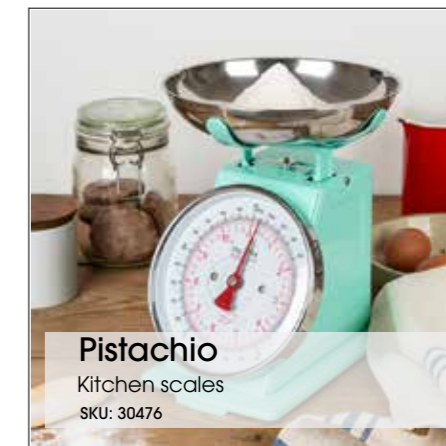

Tin salt and pepper shakers