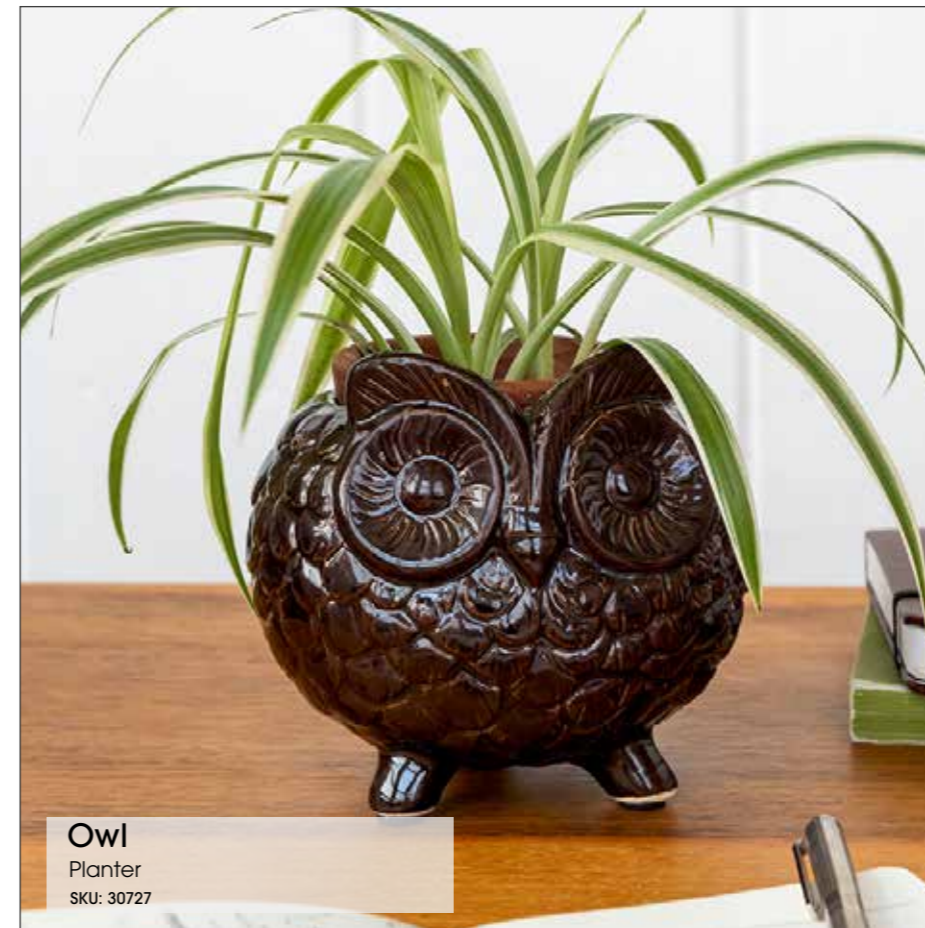

Owl

Planter
SKU: 30727