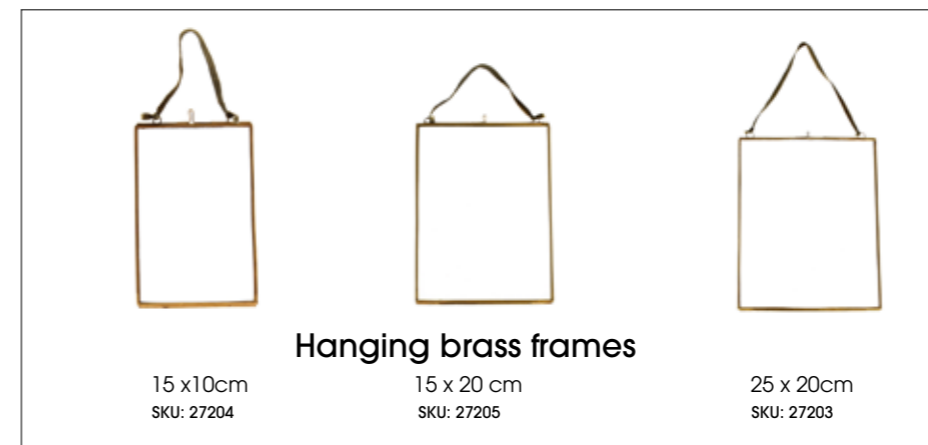

For our full product range, [see all Home décor](#)