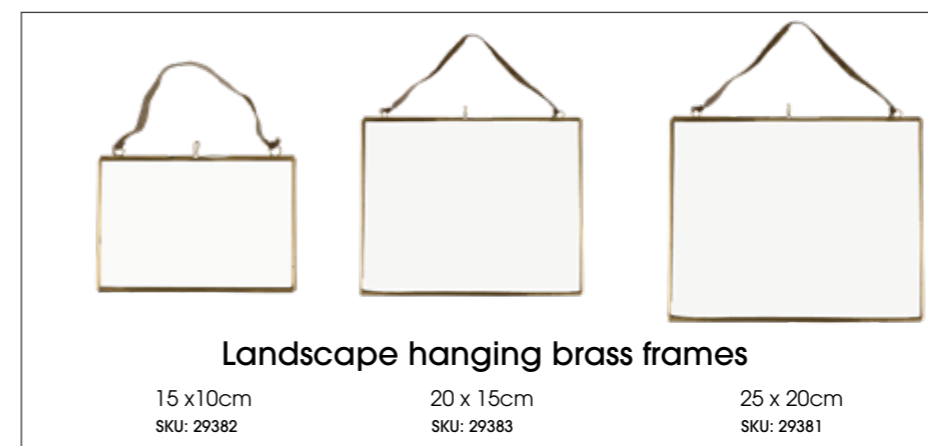

For our full product range, [see all Home décor](#)