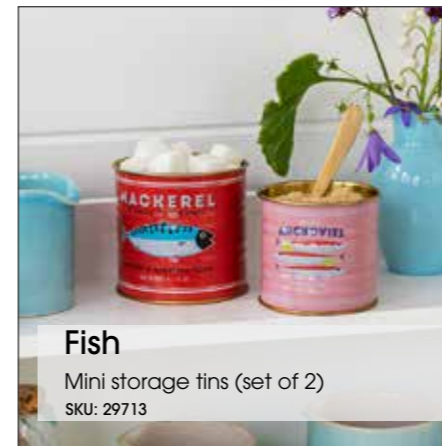

Olive Oil
Large storage tins (set of 2)
SKU: 30649