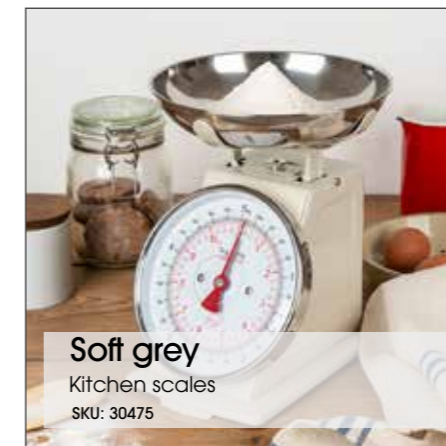

Tin salt and pepper shakers